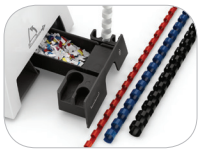

## Personal Binding Machine

**Edge Guide**  
Pinpoint document punch alignment with enhanced accuracy edge guide.

**Comb/Document Guide**  
Guide makes it easy to match the right comb up with your document.

**Burst Out Waste Tray**  
Prevents jamming.

Model No.	Starlet™ 2+ (120)
Item No.	5227701
Binding Type	Plastic Comb
Punching Capacity	12 Sheets
Punching Type	Manual
Binding Capacity	120 Sheets
Punching	Horizontal
Binding Element Selector	Yes
Dimensions	5.5" x 19.5" x 8"
Warranty	2 Years